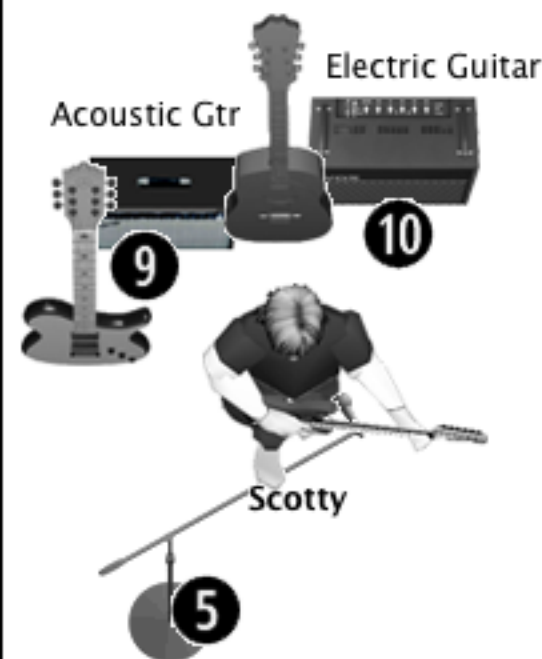

8' x 8' (12" high)

Electric Guitar

Acoustic Gtr

Scotty

8' x 8' (16" high)  
Drum Riser

Bass

8

Chelsea

2. ANNE (Wedge)  
Anne's Mic 100%  
Effects 80%  
Terry's Mic 25%
3. DRUMS (InEar)  
Tracks 100%  
Chelsea's Mic 25%  
Anne's Mic 25%

4. HORNS (Wedge)  
Tracks 25%  
Trumpet 75%  
Sax 100%  
Flute 100%  
Piano 25%

5. NICK/TERRY (Wedge)  
Nick's Mic 100%  
Nick's Keys 100%  
Terry's Keys 50%  
Terry's Mic 70%  
Tracks 70%

## MEMBERS

- Vox 1 - Chelsea  
Vox 2 - Anne  
Vox 3 - Nick  
Vox 4 - Terry  
Vox 5 - Scotty  
Drums - Mike  
Bass - Justin  
Keys - Nick

- Keys - Terry  
Guitar - Scotty  
Trumpet - Rob  
Sax/Flute - Paul  
BV's 1 - Jessica  
BV's 2 - Kayla