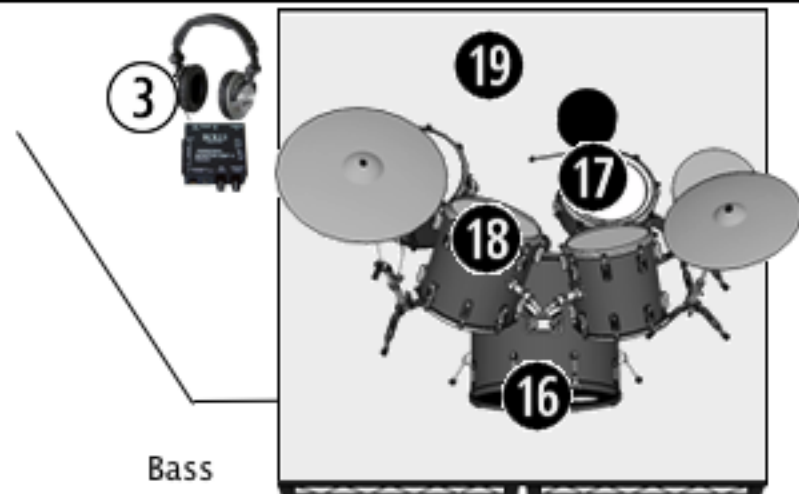

8' x 8' (12" high)

Electric Guitar

Acoustic Gtr

Scotty

8' x 8' (16" high)  
Drum Riser

Bass

8

Chelsea

5. NICK/TERRY (Wedge)  
Nick's Mic 100%  
Nick's Keys 100%  
Terry's Keys 50%  
Terry's Mic 70%  
Tracks 70%