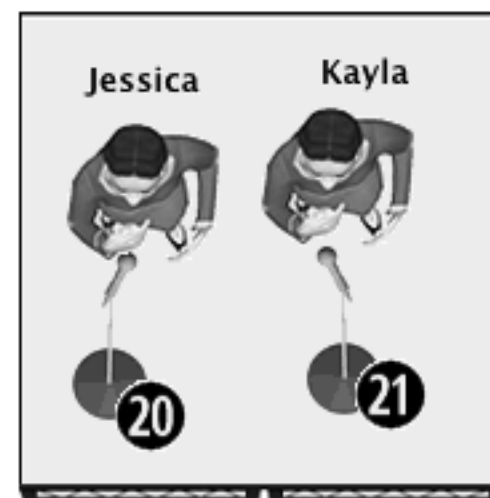

8' x 8' (12" high)

Electric Guitar

Acoustic Gtr

Scotty

8' x 8' (16" high)  
Drum Riser

Bass

8

Chelsea

## ABBAFAB #2 STAGE PLOT

Jessica

Kayla

20

21

8' x 8' (12" high)

Nick

5