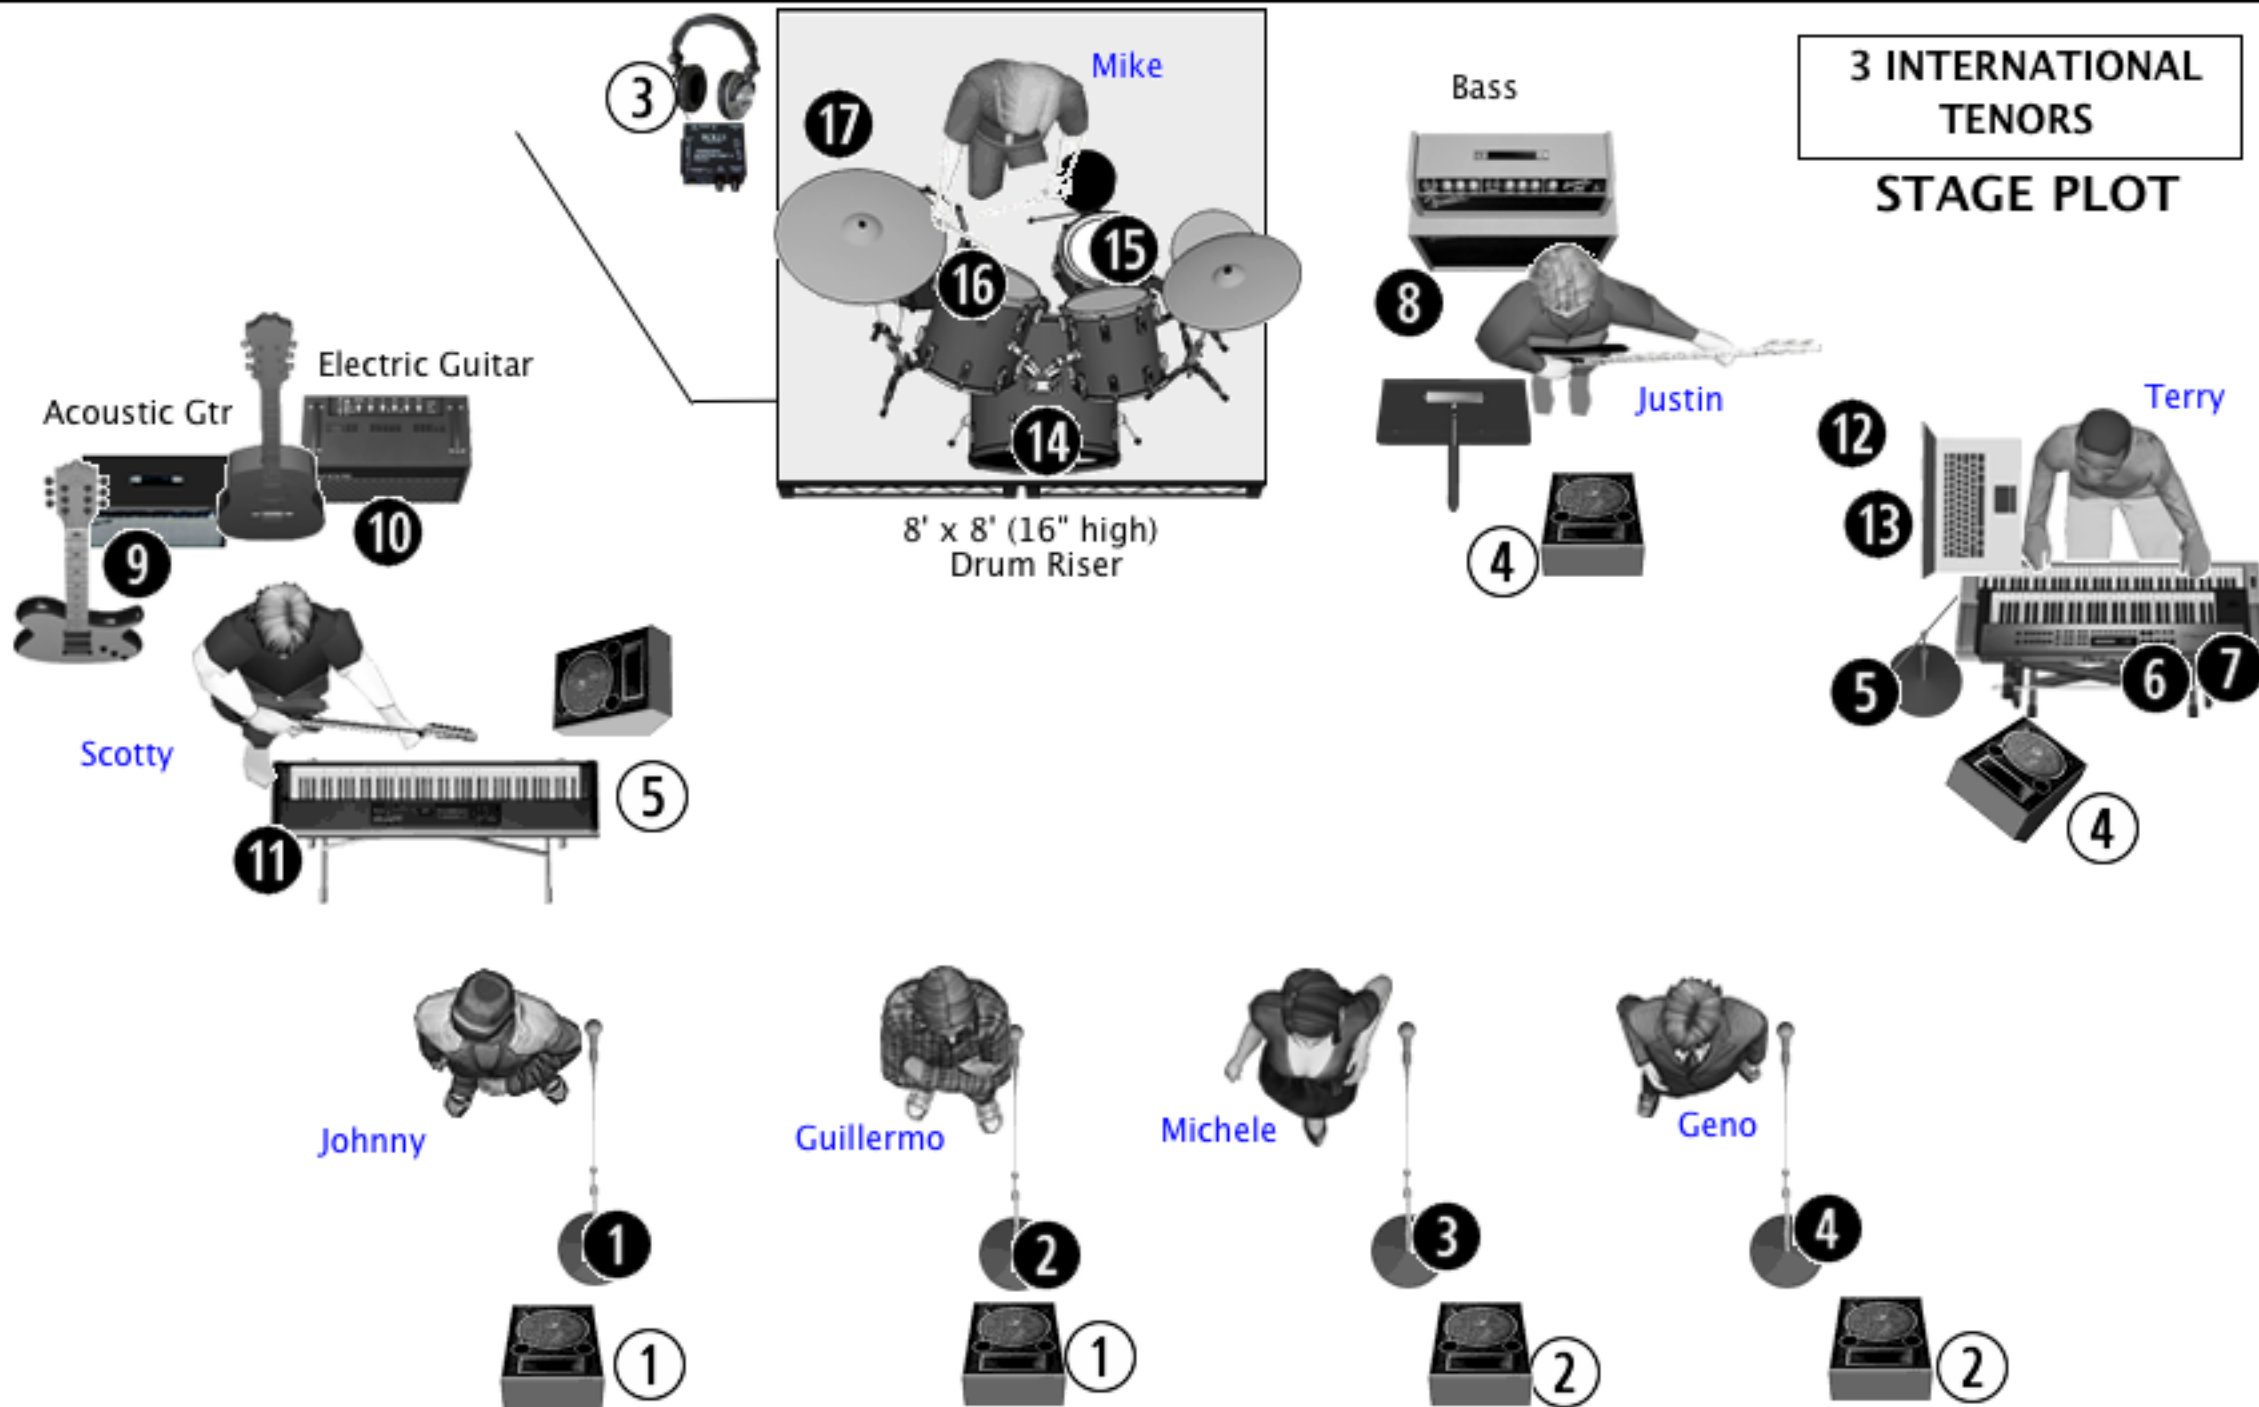

**3 INTERNATIONAL
TENORS
STAGE PLOT**

1. Johnny Wireless Mic
2. Guillermo Wireless Mic
3. Michele Wireless Mic
4. Geno Wireless Mic
5. Terry Wired Mic
6. Yamaha Motif (D.I.)
7. Korg Triton (D.I.)
8. Bass (D.I.)
9. Acoustic Guitar (D.I.)
10. Electric Guitar (D.I.)

11. Korg Keyboard
12. Mac Audio (L)(PnoMxr)
13. Mac Audio (R)(PnoMxr)
14. Kick
15. Snare
16. Toms
17. Overhead

- MONITOR MIX**
1. JOHNNY/GIGI (Wedge)
Johnny's Mic 100%
Guillermo's Mic 100%
Track 25%
Effects 50%

2. MICHELE/GENO (Wedge)
Michele's Mic 100%
Geno's Mic 100%
Track 25%
Effects 50%
3. DRUMS (InEar)
Tracks 100%
Lead Mic's 10%
Terry's Keyboards 10%

4. TERRY (Wedge)
Tracks 100%
Lead Mic's 40%
Keyboards 100%
5. SCOTTY (Wedge)
Tracks 100%
Lead Mic's 40%
Keyboards 50%