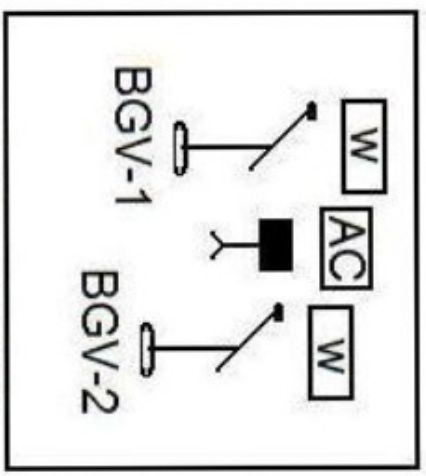

STAGE LEFT

DOWN STAGE

STAGE RIGHT

SF
| |
DL
EL

SF
| |
DL
EL

STAGE PLOT

Y BASS AMP

Y Y GUITAR AMP

GUITAR AMP Y

RISEY 8'X8'X12"

RISEY 8'X8'X18"

RISEY 8'X8'X12"

Y = GUITAR STAND

Y = MUSIC STAND W/LIGHT

Y = TALL STAND

Y = BOOM STAND

AC = POWER

W = WEDGE

4 PC BAND, 1 LEAD VOCAL (LV) AND
2 BACKGROUND VOCALS (BGV)

BC ENTERTAINMENT, INC
BARRIE CUNNINGHAM, PRODUCER
702.443.5271 CELL
BCCENTER2@AOL.COM