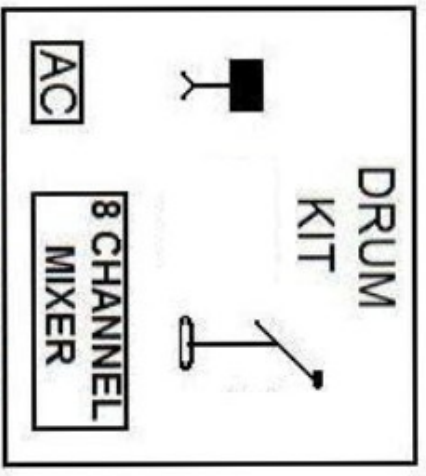

STAGE LEFT

DOWN STAGE

STAGE RIGHT

SF
| |
DL
EL

SF
| |
DL
EL

STAGE PLOT

Y BASS AMP

Y Y GUITAR AMP

GUITAR AMP Y

RISEY 8'X8'X12"

RISEY 8'X8'X18"

RISEY 8'X8'X12"

Y = GUITAR STAND

Y = MUSIC STAND W/LIGHT

Y = TALL STAND

Y = BOOM STAND