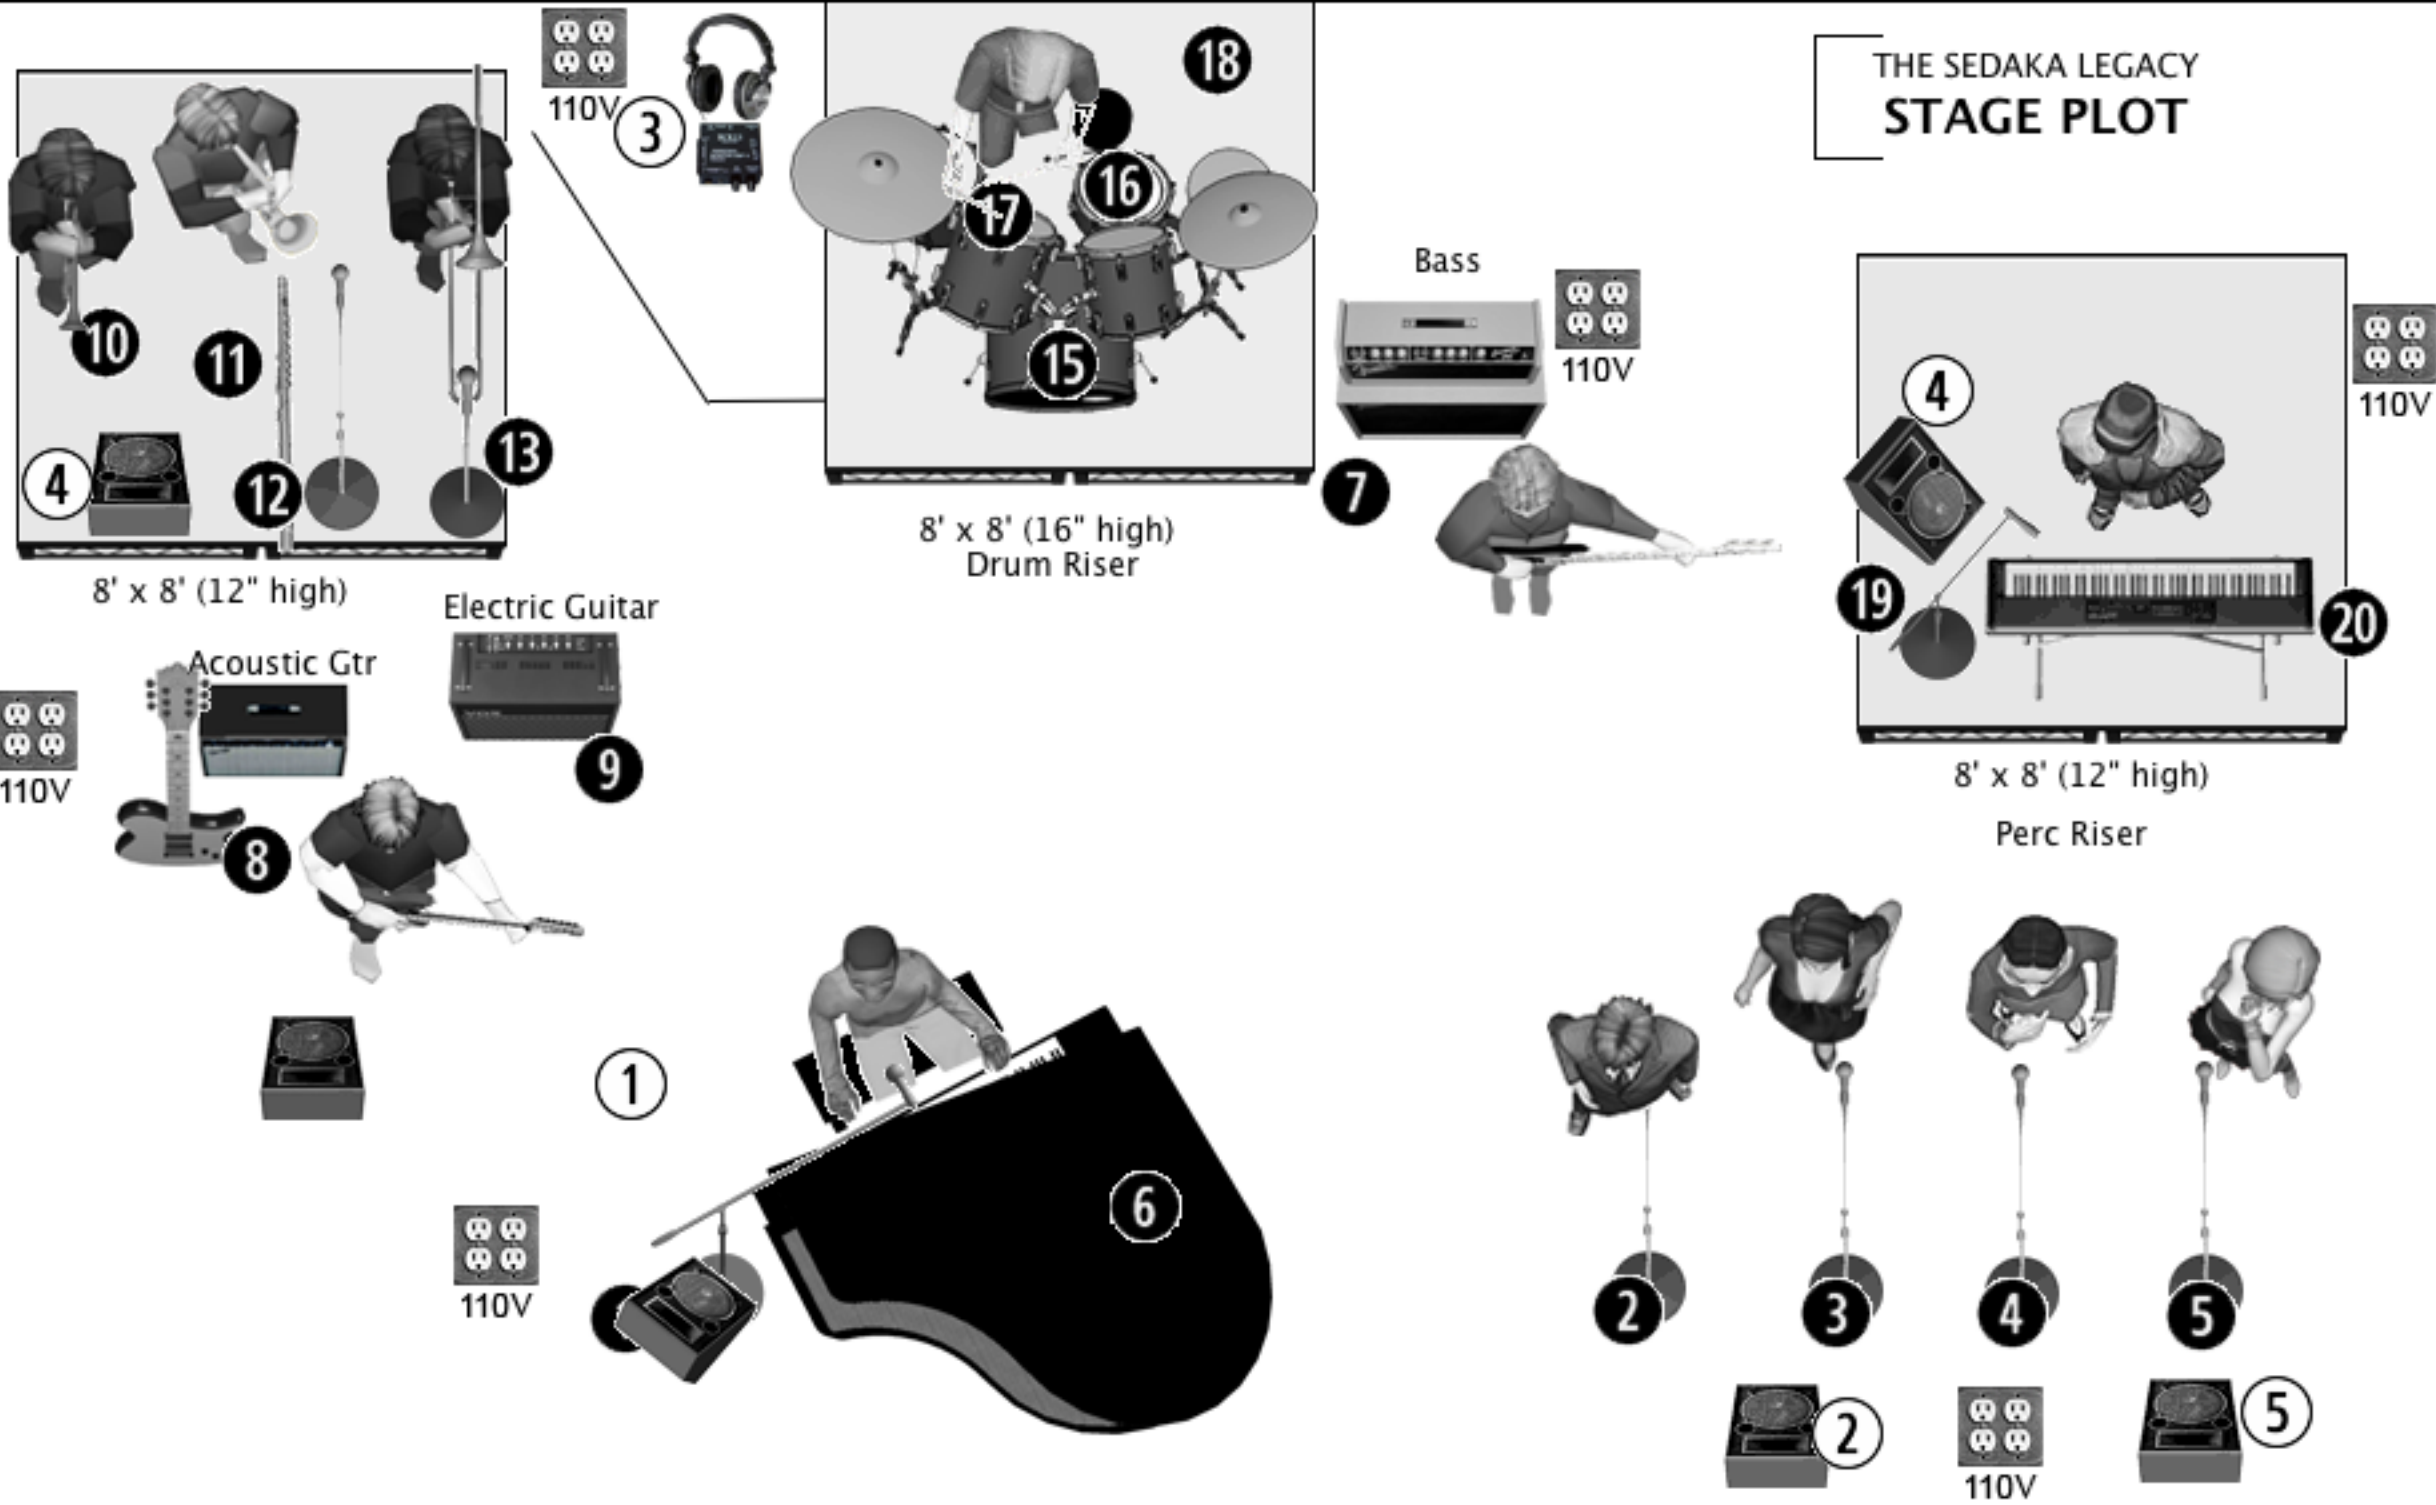

THE SEDAKA LEGACY  
STAGE PLOT

- 1. Terry Wireless Mic
- 2. Jeff Wired Mic
- 3. Diane Wired Mic
- 4. Lise Wired Mic
- 5. Anne Wired Mic
- 6. Plano Mic
- 7. Bass (D.I.).
- 8. Acoustic Guitar (Mic)
- 9. Electric Guitar (Mic)
- 10. Trumpet (Mic)

- 11. Sax (Mic)
- 12. Flute (Mic)
- 13. Trombone
- 14.
- 15. Kick
- 16. Snare
- 17. Toms
- 18. Overhead
- 19.
- 20. Keyboard

8' x 8' (12" high)  
8' x 8' (16" high)  
8' x 8' (12" high)

Bass  
110V

110V  
110V